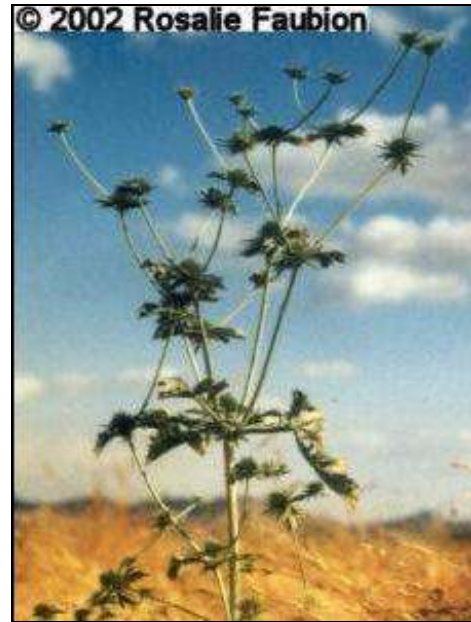

**SPINY-SEPALED BUTTON CELERY
(ERYNGIUM SPINOSEPALUM)**

California Native Plant Society List 1B

Description

Spiny-sepaled button celery is a member of the carrot family (Umbelliferae) having stout erect or ascending stems. It may be 6 to 16 inches (15 to 40 cm) tall, with diffuse branching. The white flower heads are oval to round in shape and the sepals below the flower are sharply toothed or lobed. The leaves are deeply divided. Flowers bloom from April to May.

Habitat: This plant lives in shallow vernal pools below 1,200 feet in valley grasslands from Stanislaus to Tulare counties.

Range/distribution

Within the project area, it is known to occur in Madera, Fresno, and Tulare counties.